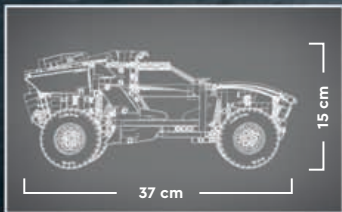

TECHNIC™

42160
Audi RS Qe-tron
Från 10 år

Trademarks, design patents and copyrights are used with the approval of the owner AUDI AG.

Batterier
ingår inte

Smart enhet krävs
men ingår inte

LEGO® TECHNIC™ CONTROL+
Kolla om din enhet är kompatibel
[LEGO.com/devicecheck](https://www.lego.com/devicecheck)

The Bluetooth® word mark and logos are registered trademarks owned by Bluetooth SIG, Inc. and any use of such marks by the LEGO Group is under license. Other trademarks and trade names are those of their respective owners.

HUVUDKONTROLL

ALTERNATIV KONTROLL

UTMANINGAR & PRESTATIONER

LEGO® TECHNIC™
CONTROL+